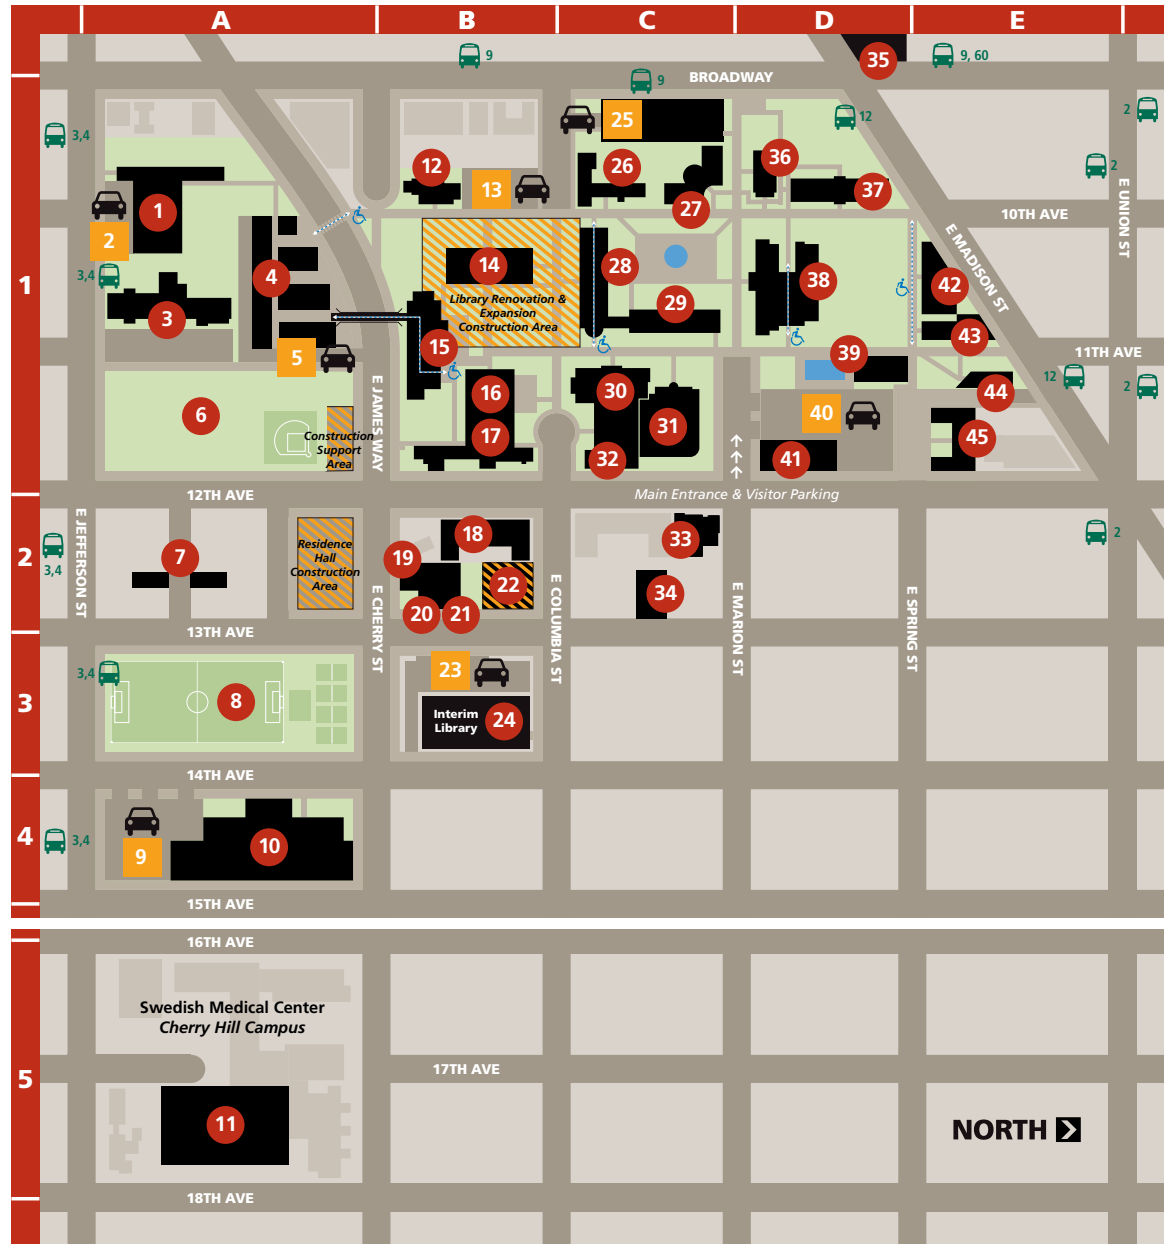

Parking Areas

10th & East Jefferson Lot	A1	2	10th & East Columbia Lot	B1	13
Murphy Garage	A1	5	Broadway Garage	C1	25
13th & East Cherry Lot	B3	23	Main Parking/Visitor Parking	D1	40
14th & East Jefferson Lot	A4	9			